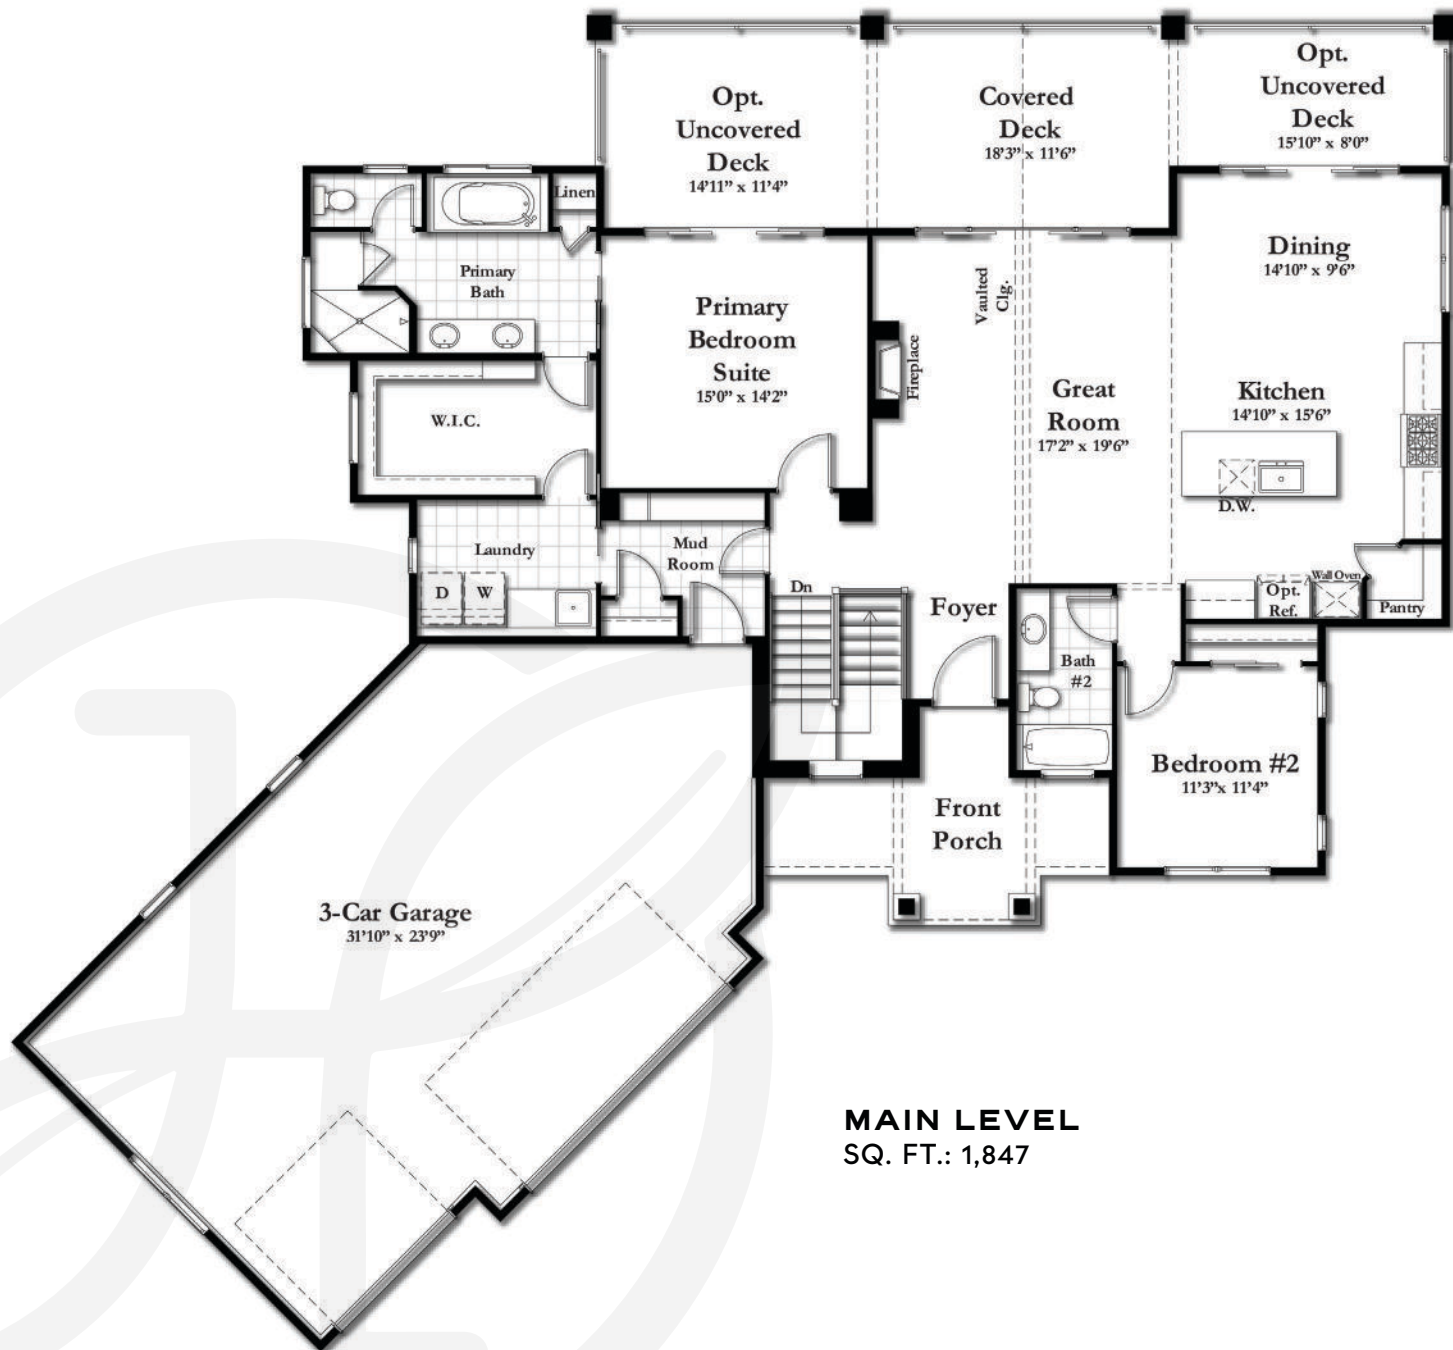

NOTES

The Snowdrift

RANCH HOME - 3,694 SQ. FT.

4 BED & 4 BATH

3-CAR GARAGE

MAIN LEVEL - 1,847 SQ. FT.

LOWER LEVEL - 1,847 SQ. FT.

**JAYDEN
HOMES**

New Memories Coming Soon

Copyrighted by Jayden Homes. 05/04/23

JaydenHomesColorado.com

JaydenHomesColorado.com

KEY FEATURES

- 3,694 Total Square Feet
- 4 Bedrooms
- 4 Bathrooms
- 3-Car Garage
- Main Level Primary Bedroom Suite
- Finished Lower Level
- Covered Entry
- Covered Patio
- Covered Deck