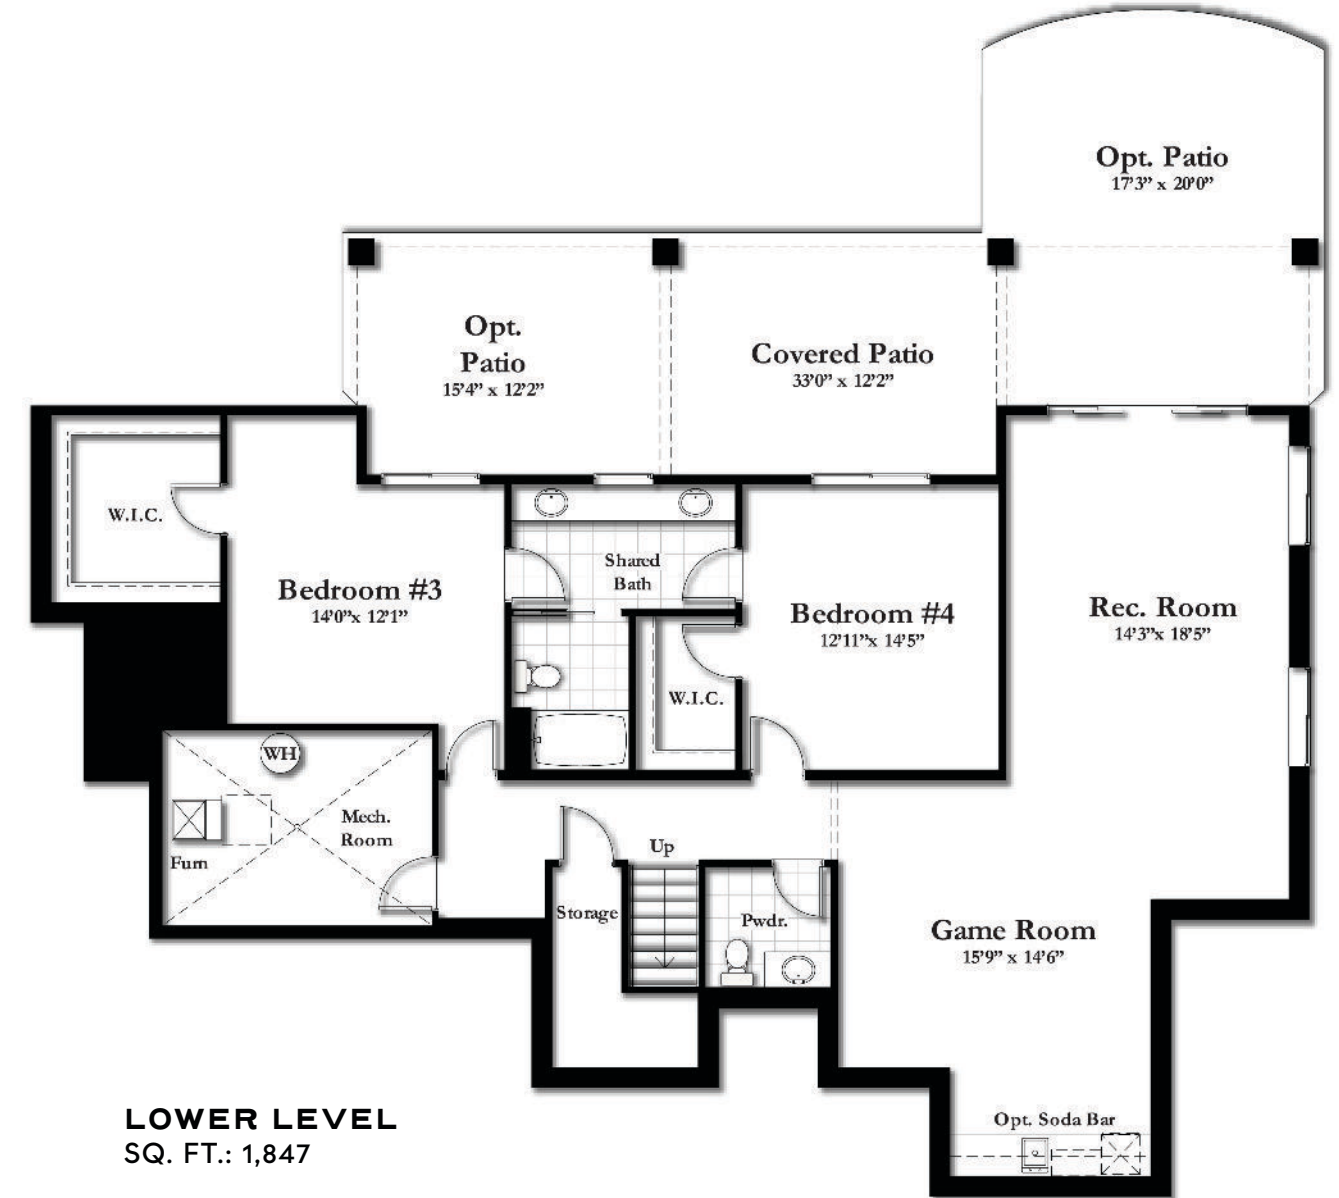

NOTES

The Snowdrift

RANCH HOME - 3,694 SQ. FT.

4 BED & 4 BATH

3-CAR GARAGE

MAIN LEVEL - 1,847 SQ. FT.

LOWER LEVEL - 1,847 SQ. FT.

**JAYDEN
HOMES**

New Memories Coming Soon

Copyrighted by Jayden Homes. 05/04/23

JaydenHomesColorado.com

JaydenHomesColorado.com

KEY FEATURES

- 3,694 Total Square Feet
- 4 Bedrooms
- 4 Bathrooms
- 3-Car Garage
- Main Level Primary Bedroom Suite
- Finished Lower Level
- Covered Entry
- Covered Patio
- Covered Deck