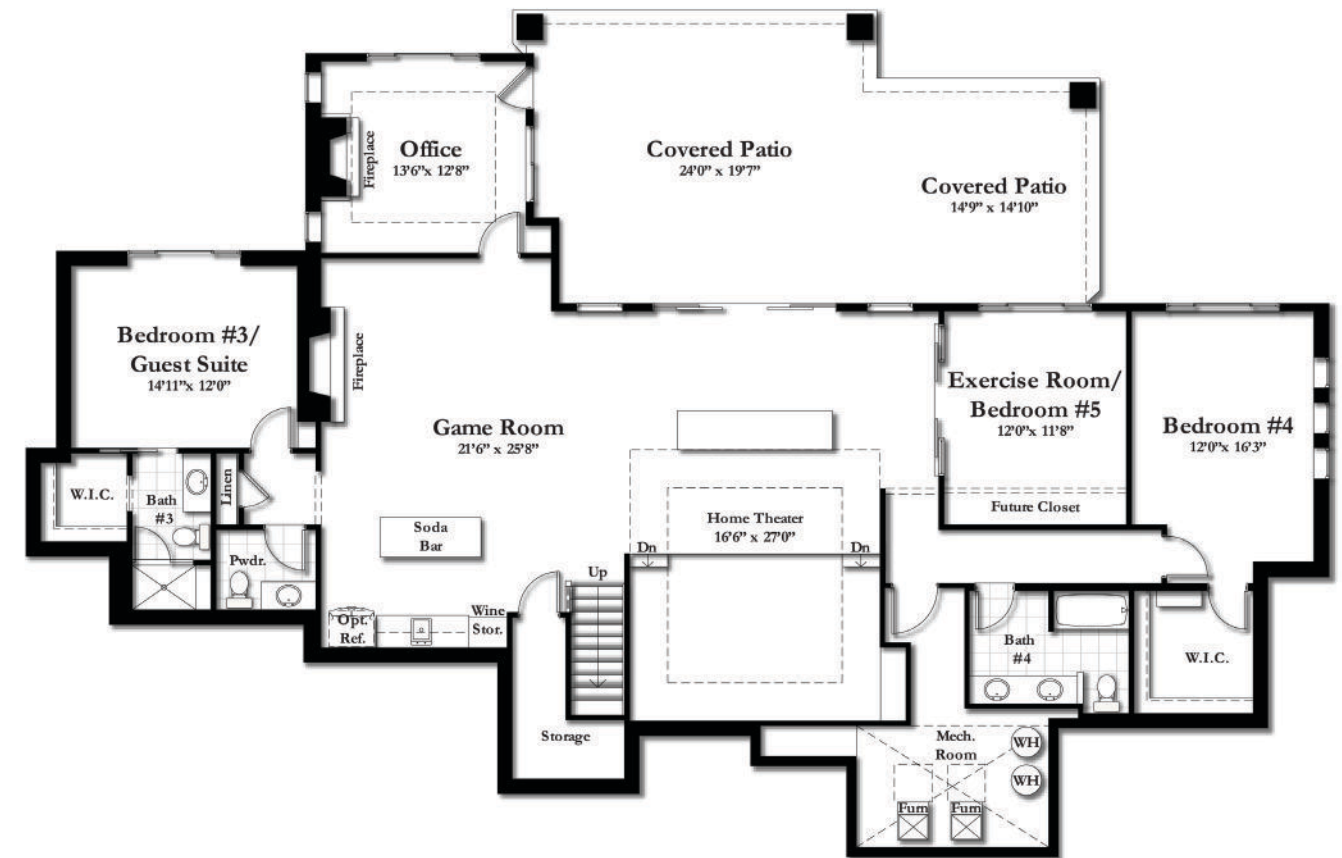

NOTES

The Silverthorne

RANCH HOME - 5,282 SQ. FT.

5 BED & 6 BATH

3-CAR GARAGE

MAIN LEVEL - 2,641 SQ. FT.

LOWER LEVEL - 2,641 SQ. FT.

**JAYDEN
HOMES**

New Memories Coming Soon

Copyrighted by Jayden Homes. 05/04/23

JaydenHomesColorado.com

JaydenHomesColorado.com

KEY FEATURES

- 5,282 Total Square Feet
- 5 Bedrooms
6 Bathrooms
- Lower Level Office
- Covered Front Porch
- Covered Rear Deck
- Covered Rear Patio
- Main Level Primary Bedroom Suite
- Finished Walkout Lower Level

MAIN LEVEL
SQ. FT.: 2,641

LOWER LEVEL
SQ. FT.: 2,641