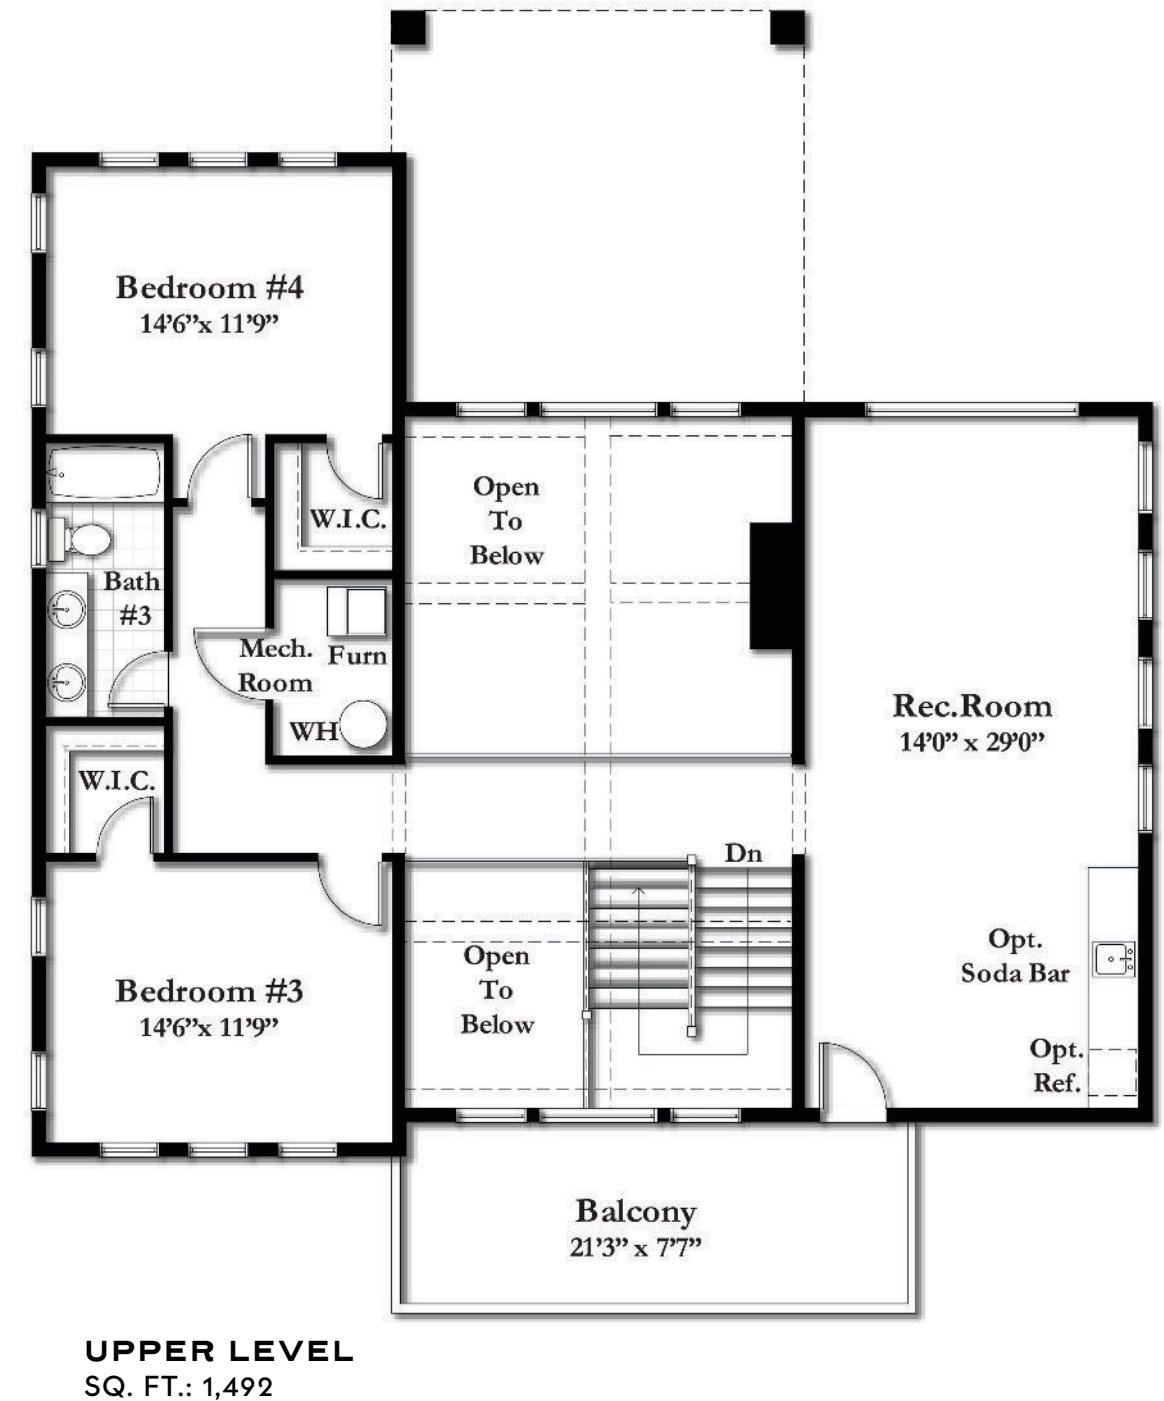

NOTES

The Monarch

RANCH HOME - 3,352 SQ. FT.

4 BED & 4 BATH

3-CAR GARAGE

MAIN LEVEL - 1,814 SQ. FT.

UPPER LEVEL - 1,492 SQ. FT.

**JAYDEN
HOMES**

New Memories Coming Soon

Copyrighted by Jayden Homes. 05/04/23

JaydenHomesColorado.com

JaydenHomesColorado.com

KEY FEATURES

- 3,352 Total Square Feet
- 4 Bedrooms
- 4 Bathrooms
- 3-Car Garage
- Covered Front Porch
- Covered Back Patio
- Main Level Primary Bedroom Suite
- Fireplace
- Upper Level Bonus Room