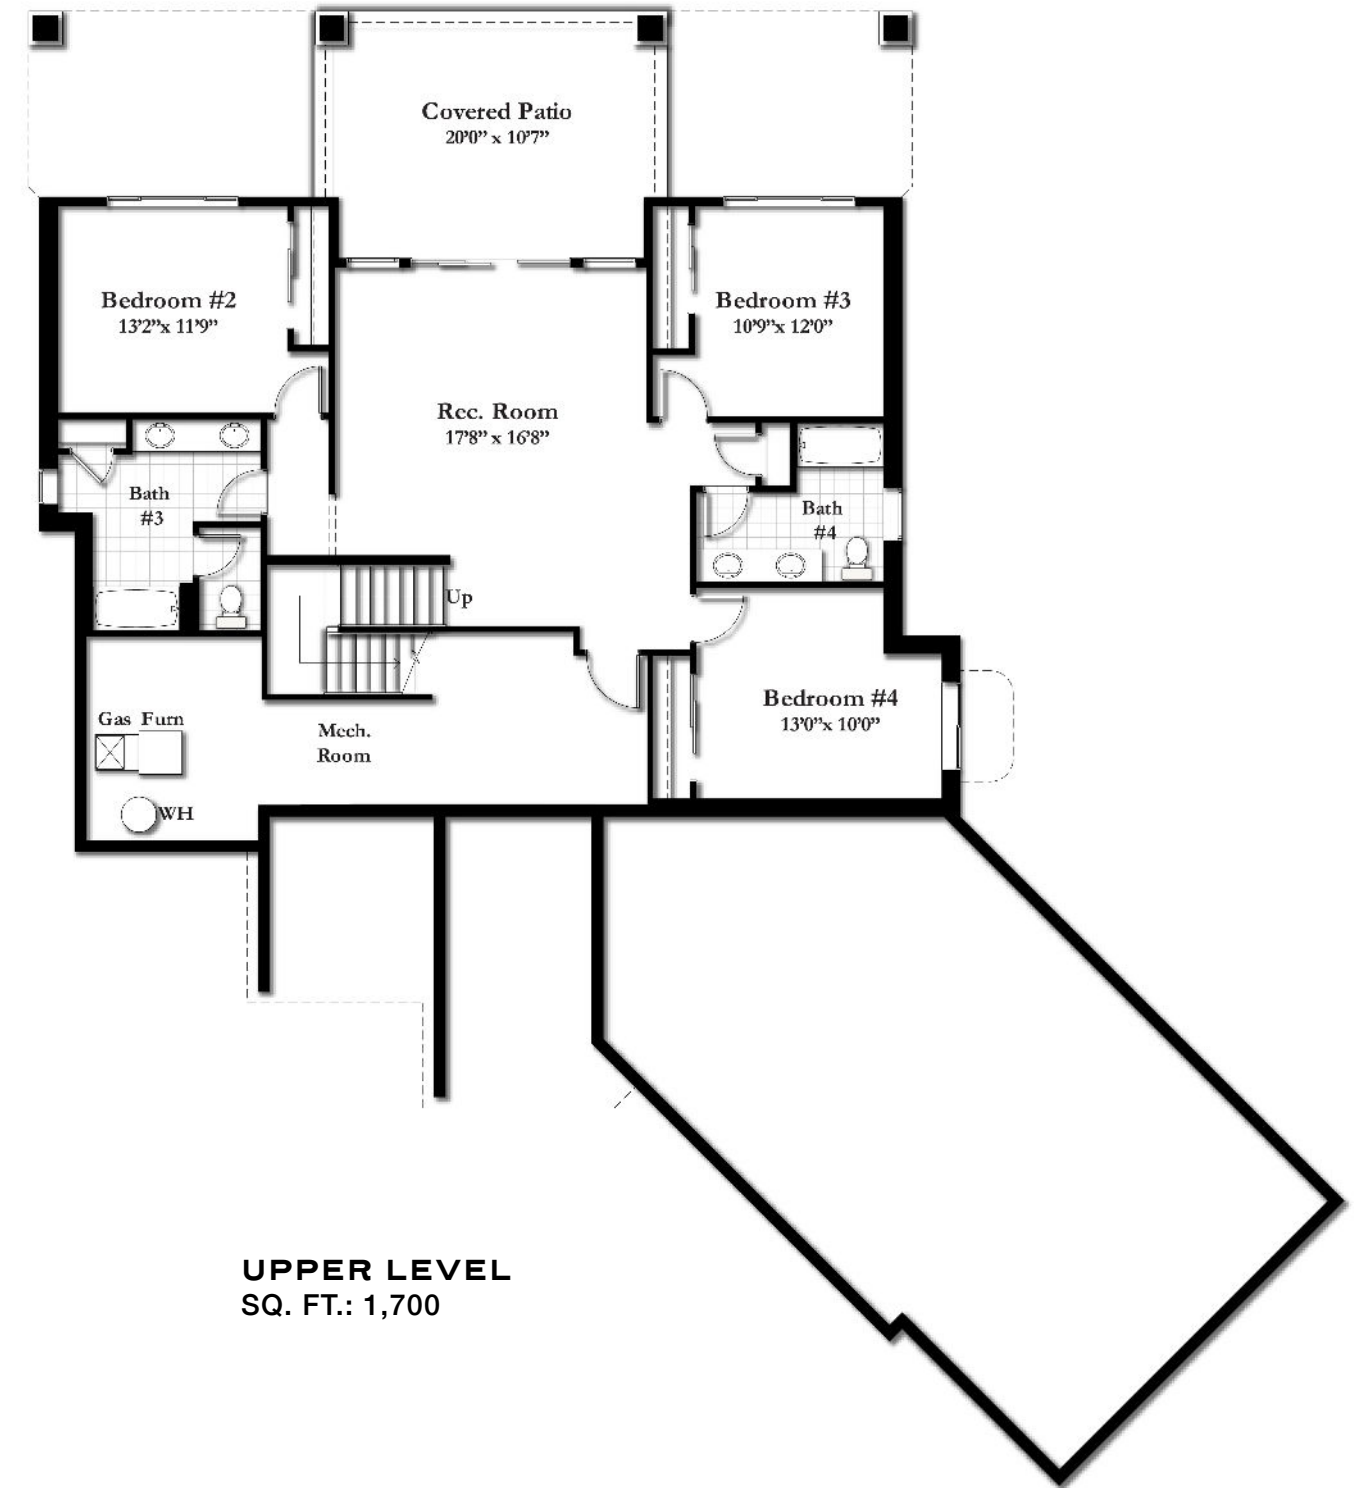

NOTES

The Pinewood

RANCH HOME - 3,400 SQ. FT.

4 BED & 4 BATH

3-CAR GARAGE

MAIN LEVEL - 1,700 SQ. FT.

LOWER LEVEL - 1,700 SQ. FT.

**JAYDEN
HOMES**

New Memories Coming Soon

Copyrighted by Jayden Homes. 04/25/23

JaydenHomesColorado.com

JaydenHomesColorado.com

KEY FEATURES

- 3,400 Total Square Feet
- 4 Bedrooms
- 4 Bathrooms
- 3-Car Garage
- Covered Front Porch
- Walk-in Pantry
- Covered Rear Deck
- Main Level Primary Bedroom Suite
- Vaulted Ceilings in Great Room
- Finished Walkout Lower Level