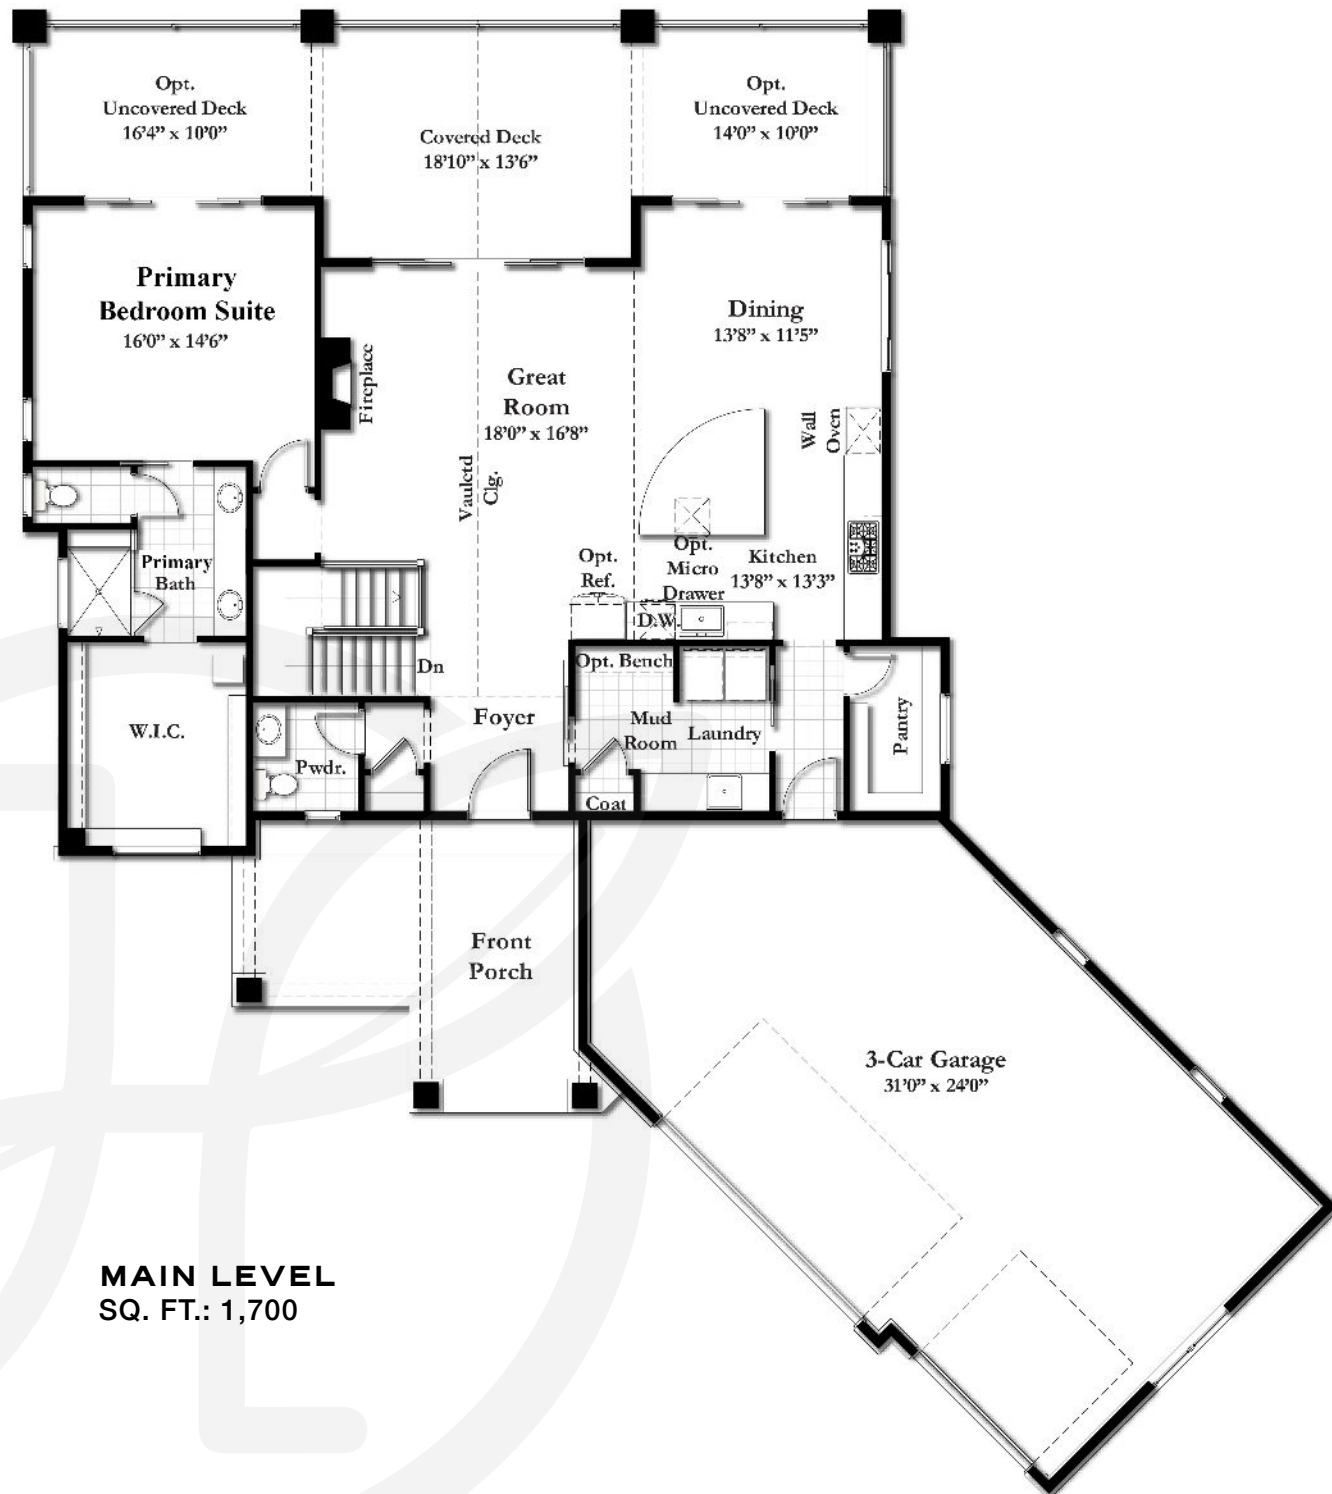

NOTES

The Pinewood

RANCH HOME - 3,400 SQ. FT.

4 BED & 4 BATH

3-CAR GARAGE

MAIN LEVEL - 1,700 SQ. FT.

LOWER LEVEL - 1,700 SQ. FT.

**JAYDEN
HOMES**

New Memories Coming Soon

Copyrighted by Jayden Homes. 04/25/23

JaydenHomesColorado.com

JaydenHomesColorado.com

KEY FEATURES

- 3,400 Total Square Feet
- 4 Bedrooms
- 4 Bathrooms
- 3-Car Garage
- Covered Front Porch
- Walk-in Pantry
- Covered Rear Deck
- Main Level Primary Bedroom Suite
- Vaulted Ceilings in Great Room
- Finished Walkout Lower Level