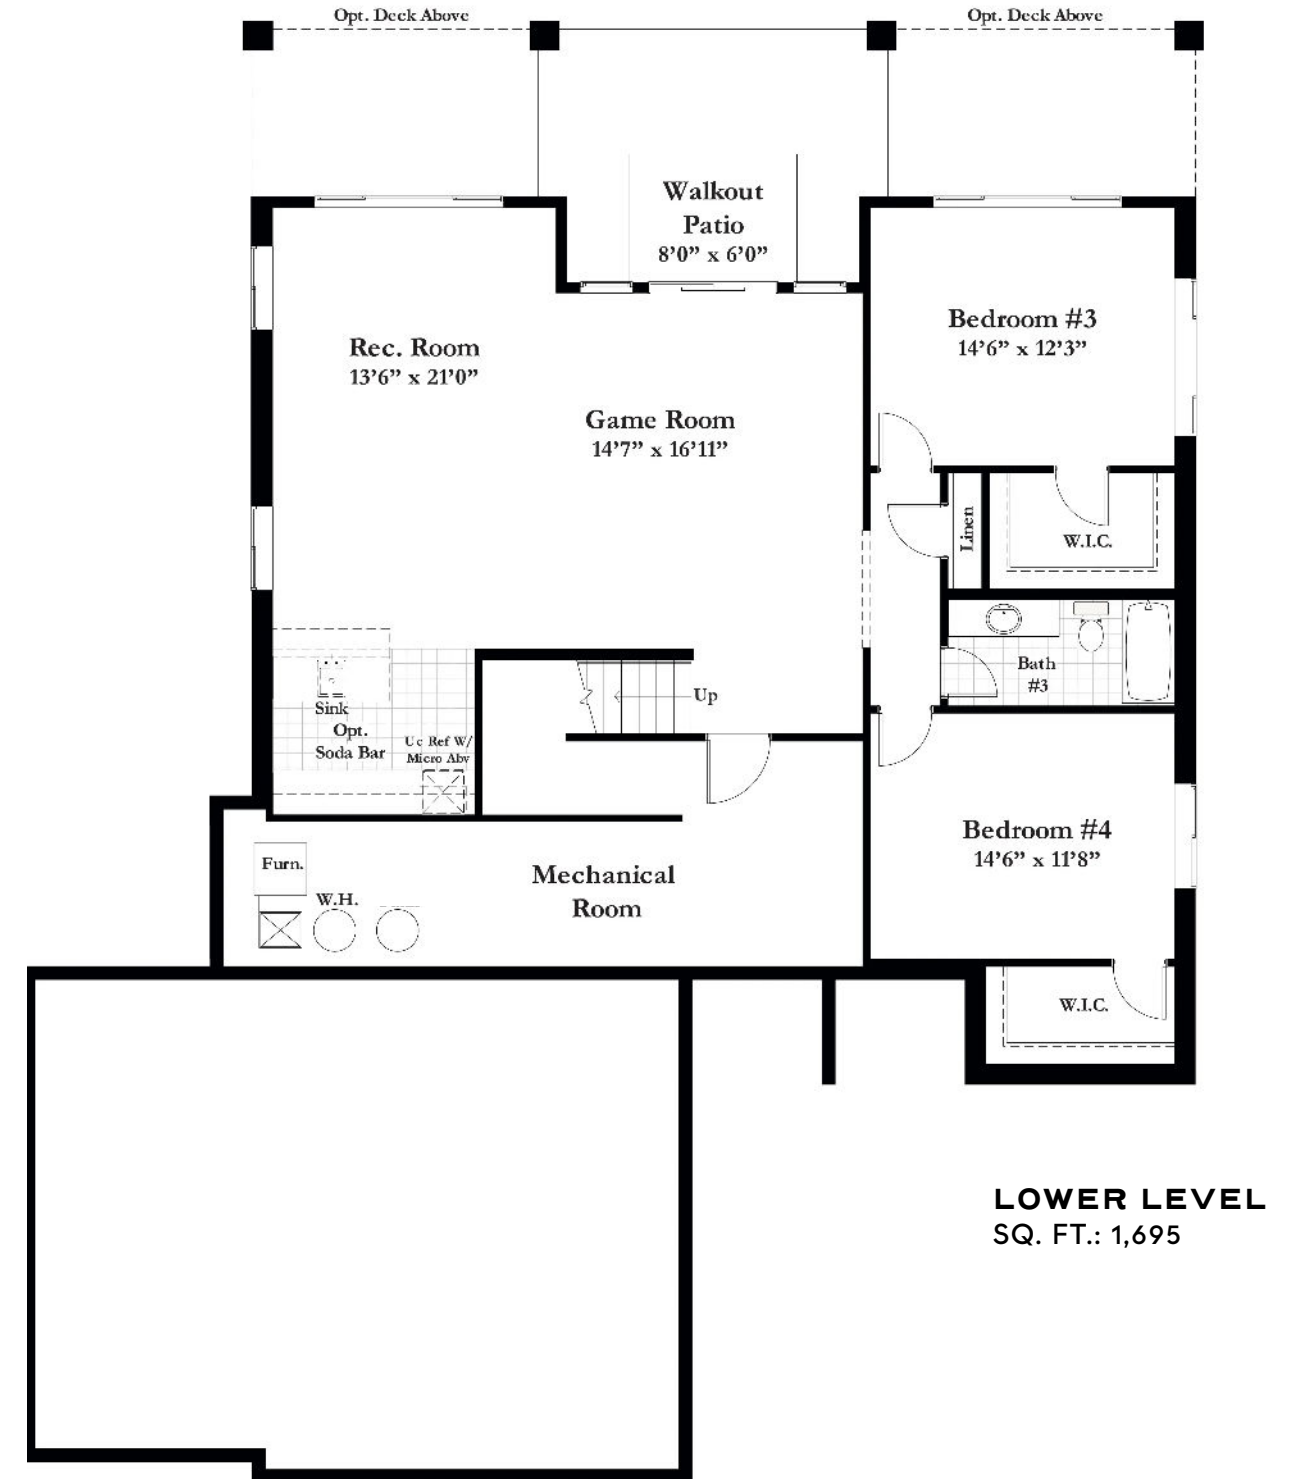

# KEY FEATURES

- 3,390 Total Square Feet
- 4 Bedrooms
- 3 Bathrooms
- 3-Car Garage
- Covered Front Porch
- Covered Rear Deck
- Main Level Primary Bedroom Suite
- Vaulted Ceiling in Great Room

Copyrighted by Jayden Homes - all rights reserved. images are for illustration only.