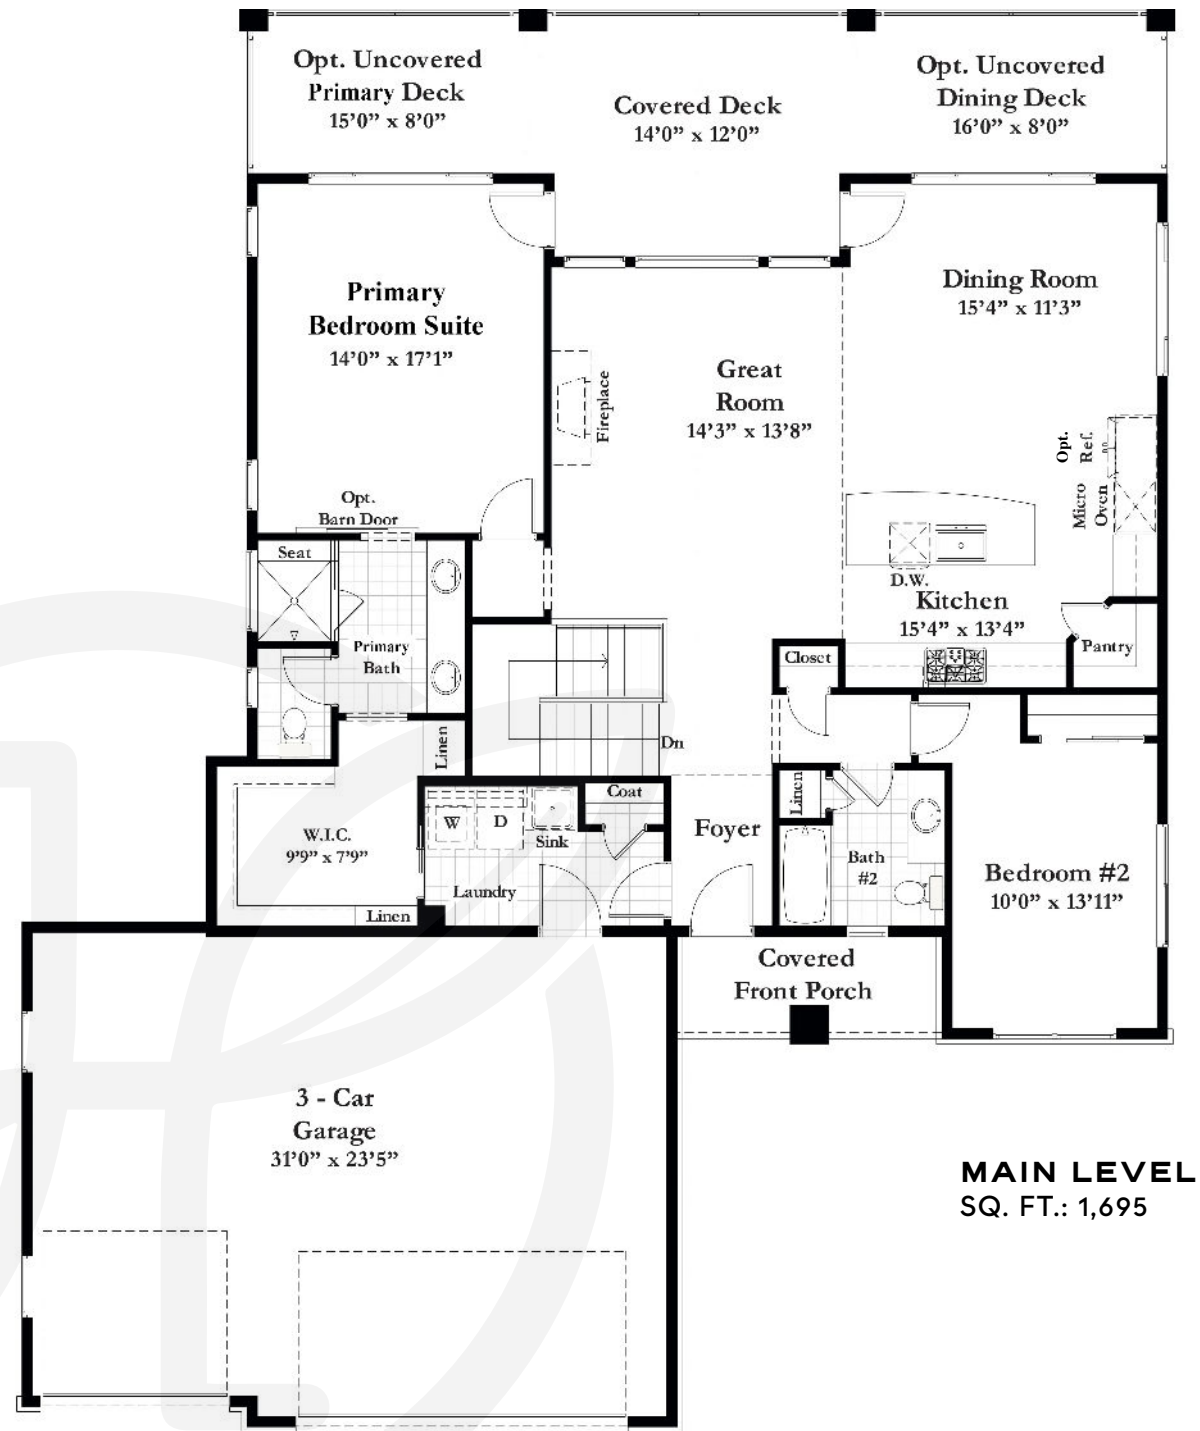

# KEY FEATURES

- 3,390 Total Square Feet
- 4 Bedrooms
- 3 Bathrooms
- 3-Car Garage
- Covered Front Porch
- Covered Rear Deck
- Main Level Primary Bedroom Suite
- Vaulted Ceiling in Great Room

Copyrighted by Jayden Homes - all rights reserved. images are for illustration only.