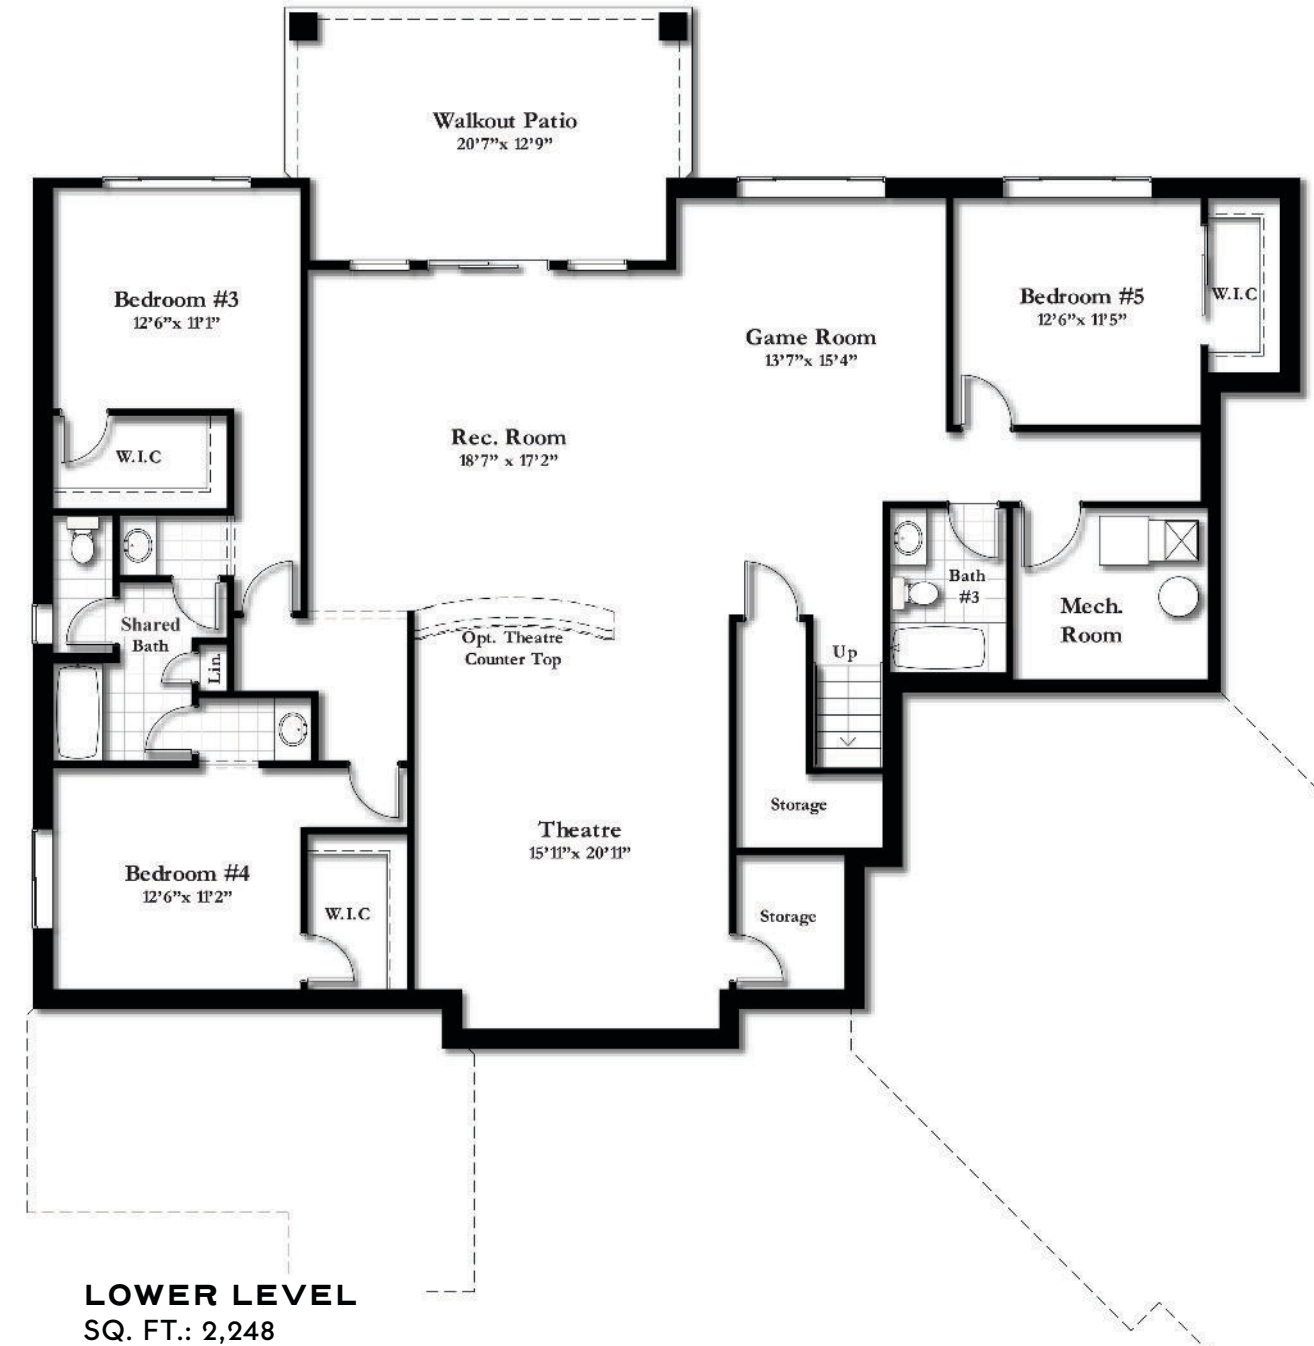

KEY FEATURES

- 4,496 Total Square Feet
- 5 Bedrooms
4 Bathrooms
3-Car Garage
- Covered Front Porch
- Covered Rear Deck
- Covered Lower Level Patio
- Main Level Primary Bedroom Suite
- Finished Walkout Lower Level