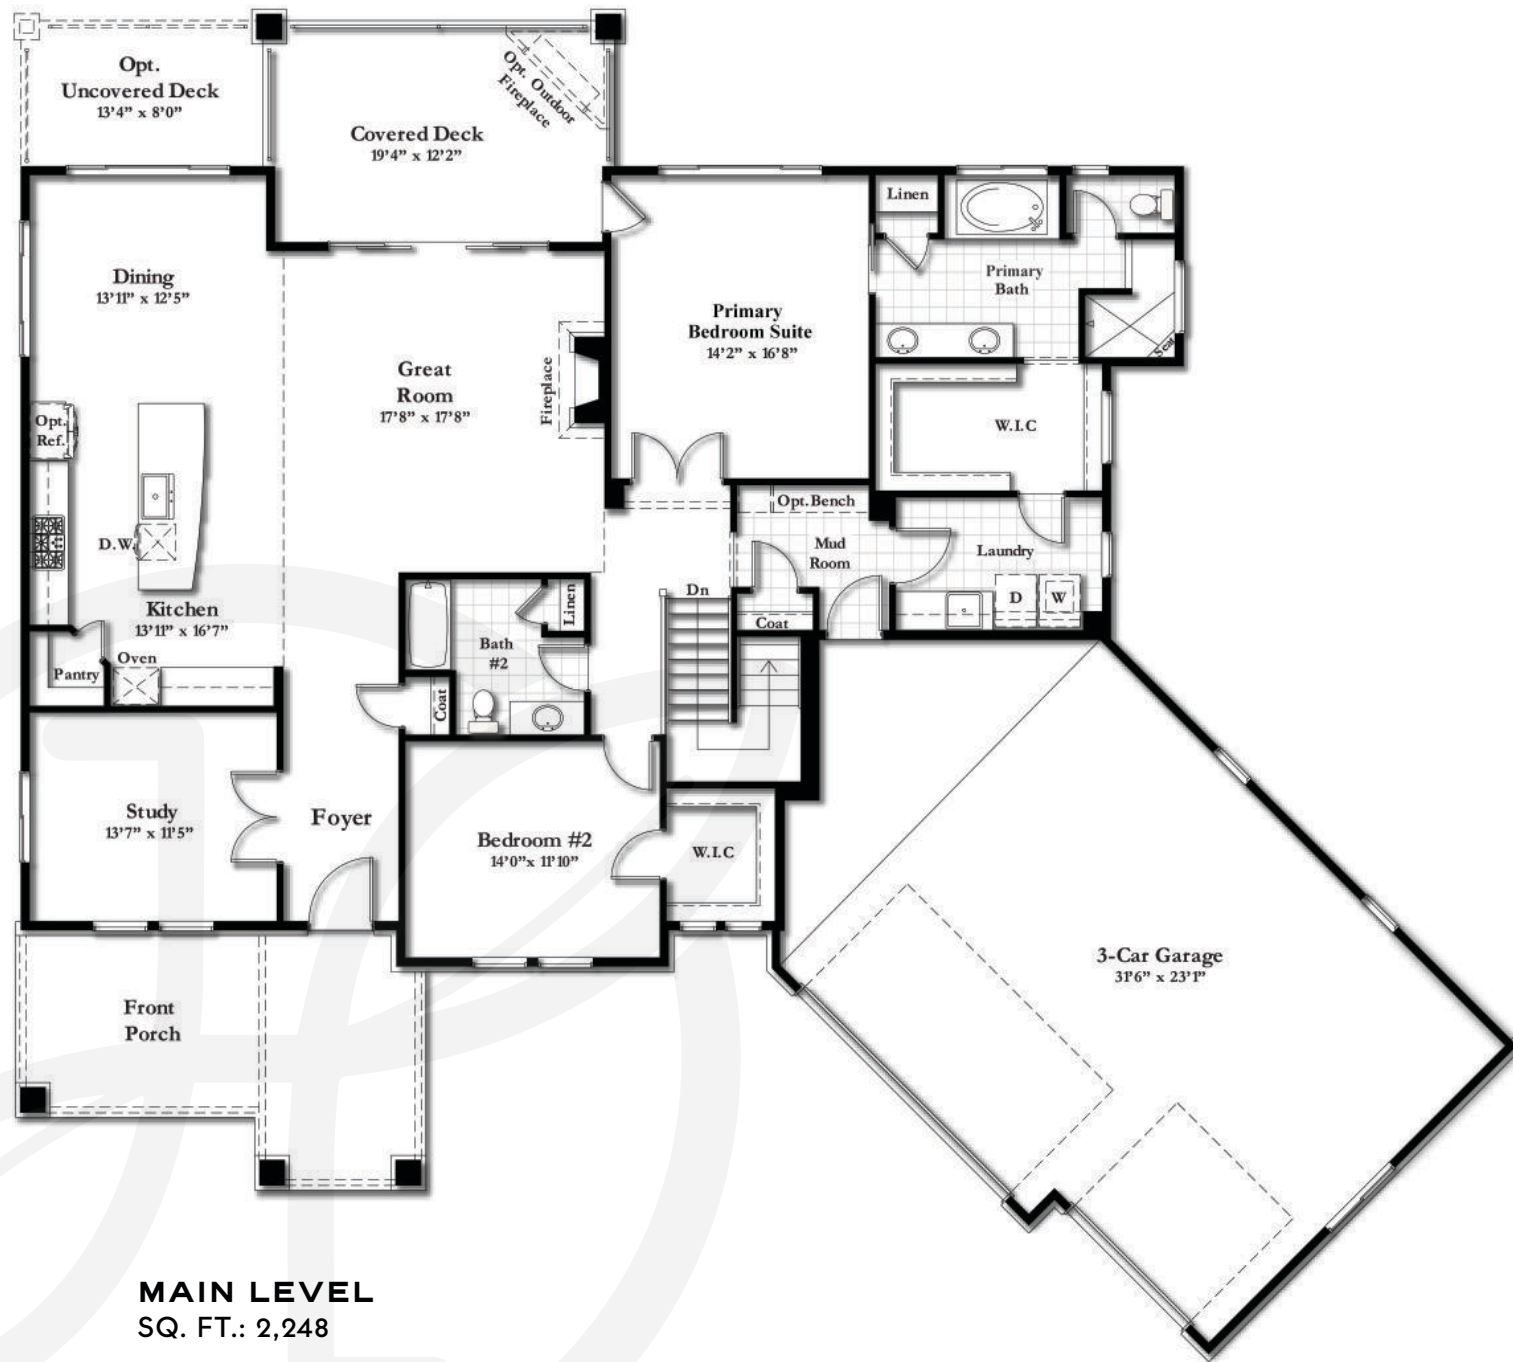

KEY FEATURES

- 4,496 Total Square Feet
- 5 Bedrooms
4 Bathrooms
3-Car Garage
- Covered Front Porch
- Covered Rear Deck
- Covered Lower Level Patio
- Main Level Primary Bedroom Suite
- Finished Walkout Lower Level