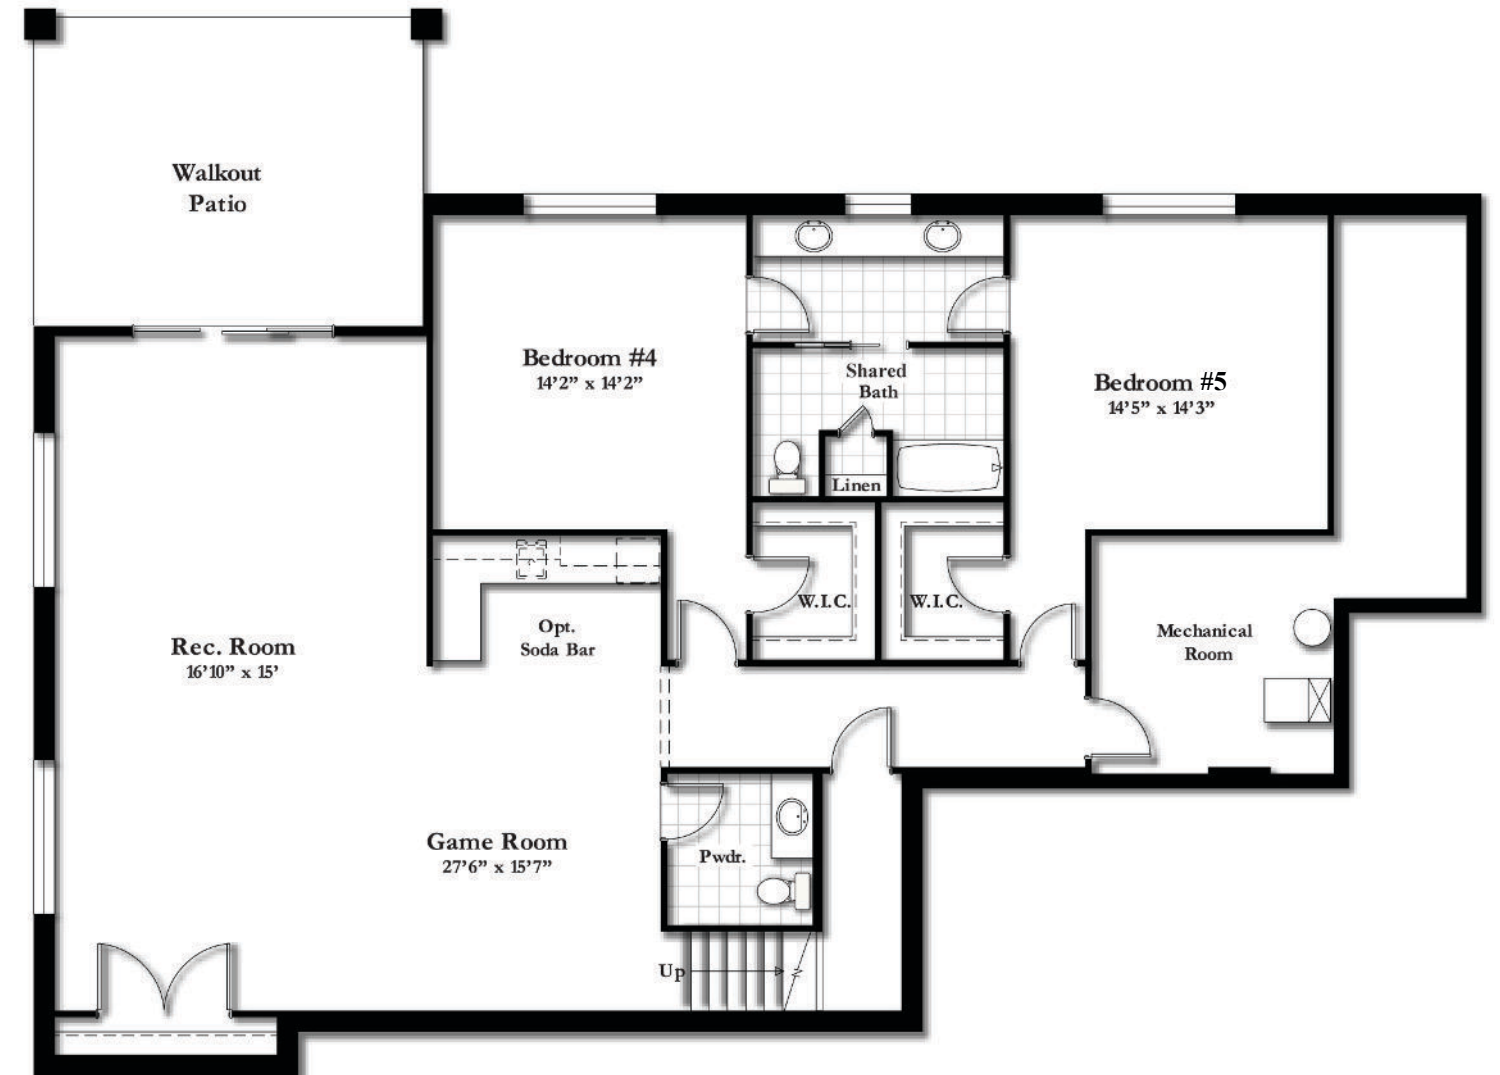

NOTES

The Songbird

RANCH HOME - 4,172 SQ. FT.

5 BED & 4 BATH

3-CAR GARAGE

MAIN LEVEL - 2,086 SQ. FT.

LOWER LEVEL - 2,086 SQ. FT.

**JAYDEN
HOMES**

New Memories Coming Soon

Copyrighted by Jayden Homes. 05/04/23

JaydenHomesColorado.com

JaydenHomesColorado.com

KEY FEATURES

- 4,172 Total Square Feet
- 5 Bedrooms
- 4 Bathrooms
- 3-Car Garage
- Covered Front Porch
- Covered Rear Deck
- Main Level Primary Bedroom Suite
- Vaulted Ceiling in Great Room
- Finished Walkout Lower Level