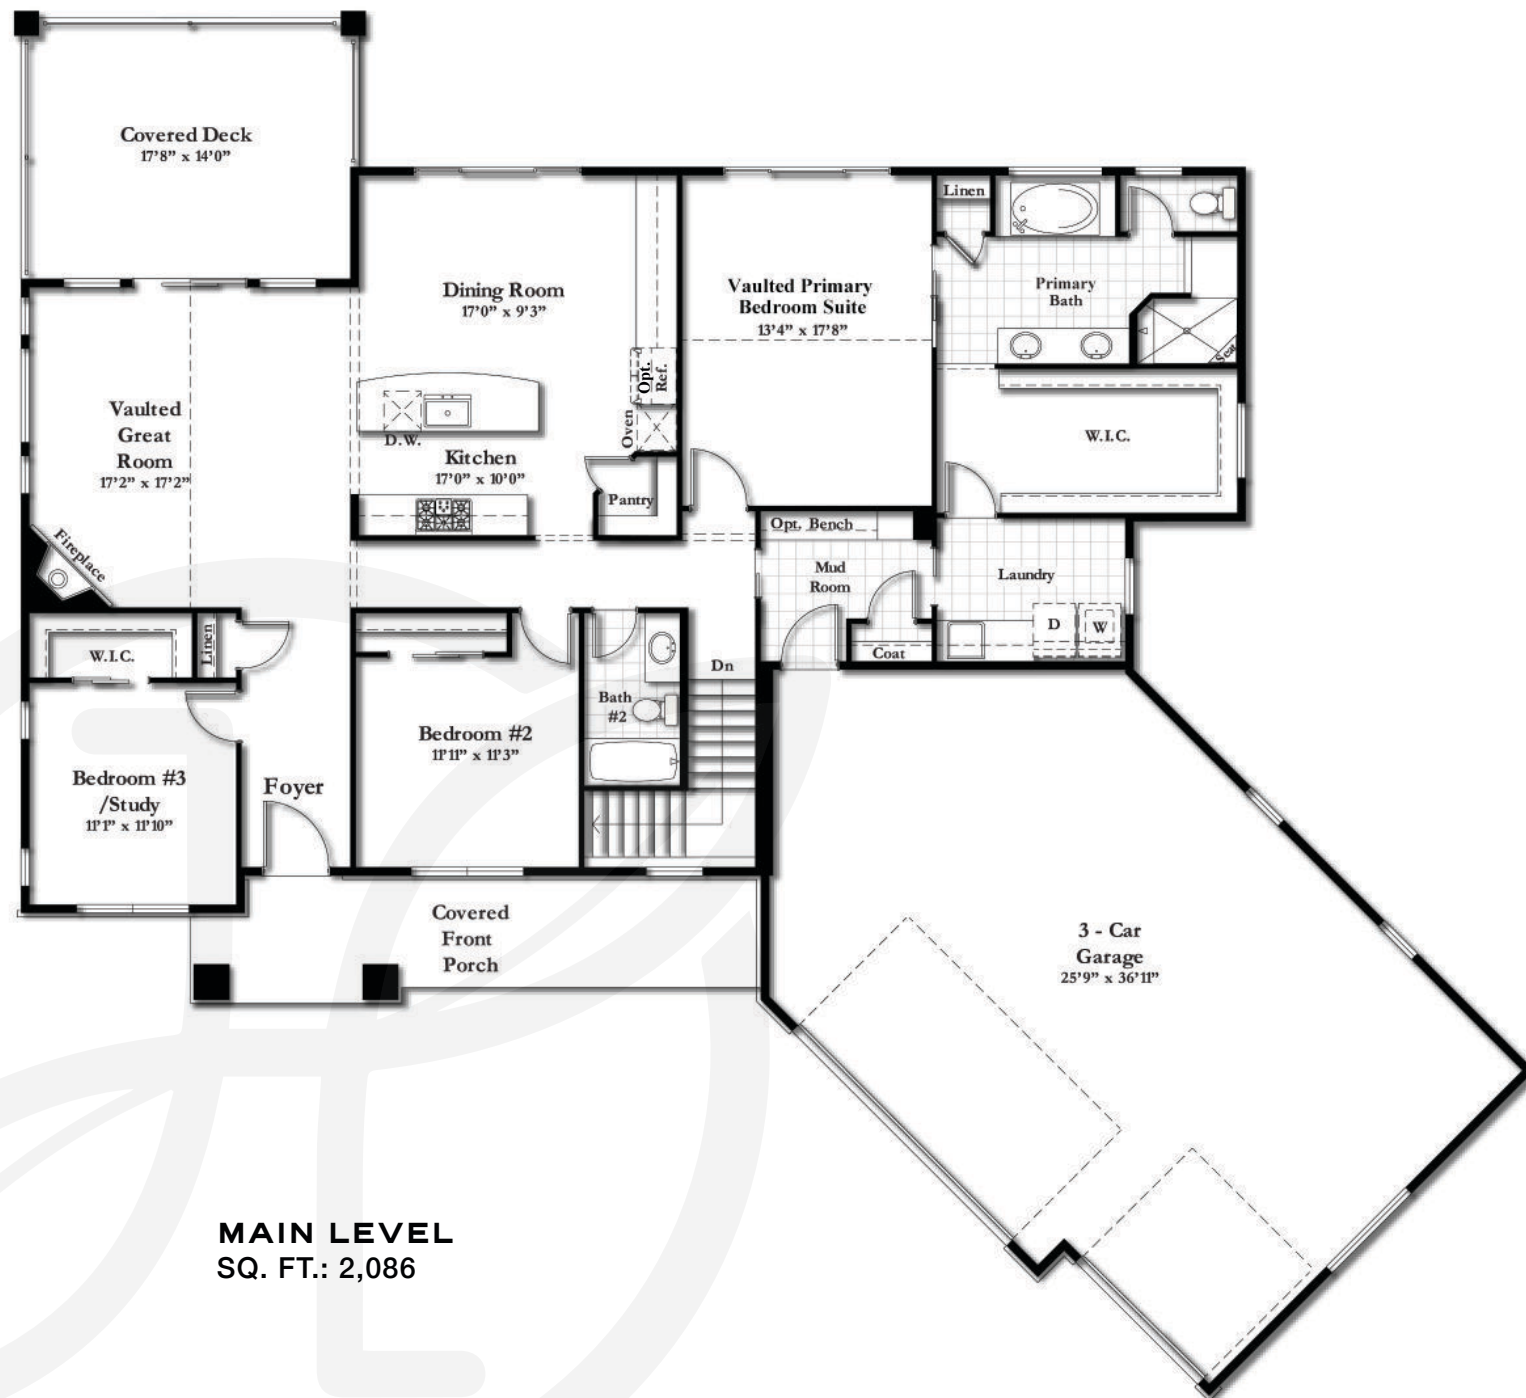

NOTES

The Songbird

RANCH HOME - 4,172 SQ. FT.

5 BED & 4 BATH

3-CAR GARAGE

MAIN LEVEL - 2,086 SQ. FT.

LOWER LEVEL - 2,086 SQ. FT.

**JAYDEN
HOMES**

New Memories Coming Soon

Copyrighted by Jayden Homes. 05/04/23

JaydenHomesColorado.com

JaydenHomesColorado.com

KEY FEATURES

- 4,172 Total Square Feet
- 5 Bedrooms
- 4 Bathrooms
- 3-Car Garage
- Covered Front Porch
- Covered Rear Deck
- Main Level Primary Bedroom Suite
- Vaulted Ceiling in Great Room
- Finished Walkout Lower Level