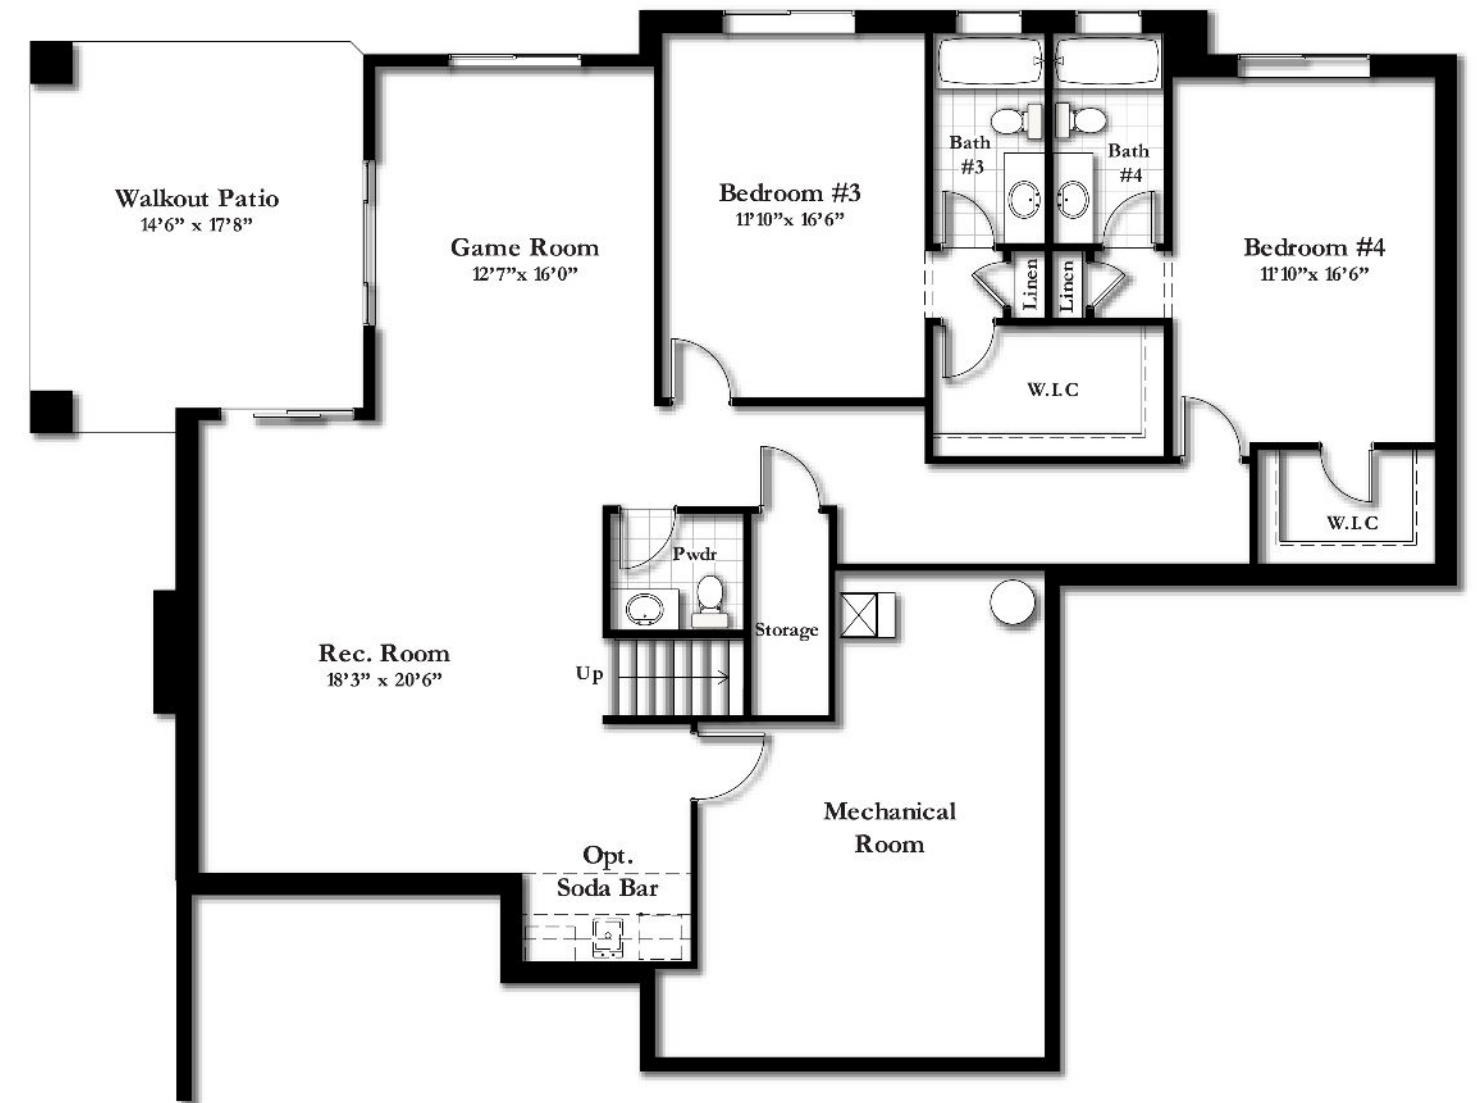

KEY FEATURES

- 4,100 Total Square Feet
- 4 Bedrooms
- 5 Bathrooms
- 3-Car Garage
- Covered Front Porch
- Covered Rear Deck
- Main Level Primary Bedroom Suite
- Vaulted Ceiling in Great Room
- Finished Walkout Lower Level

MAIN LEVEL
SQ. FT.: 2,050

LOWER LEVEL
SQ. FT.: 2,050