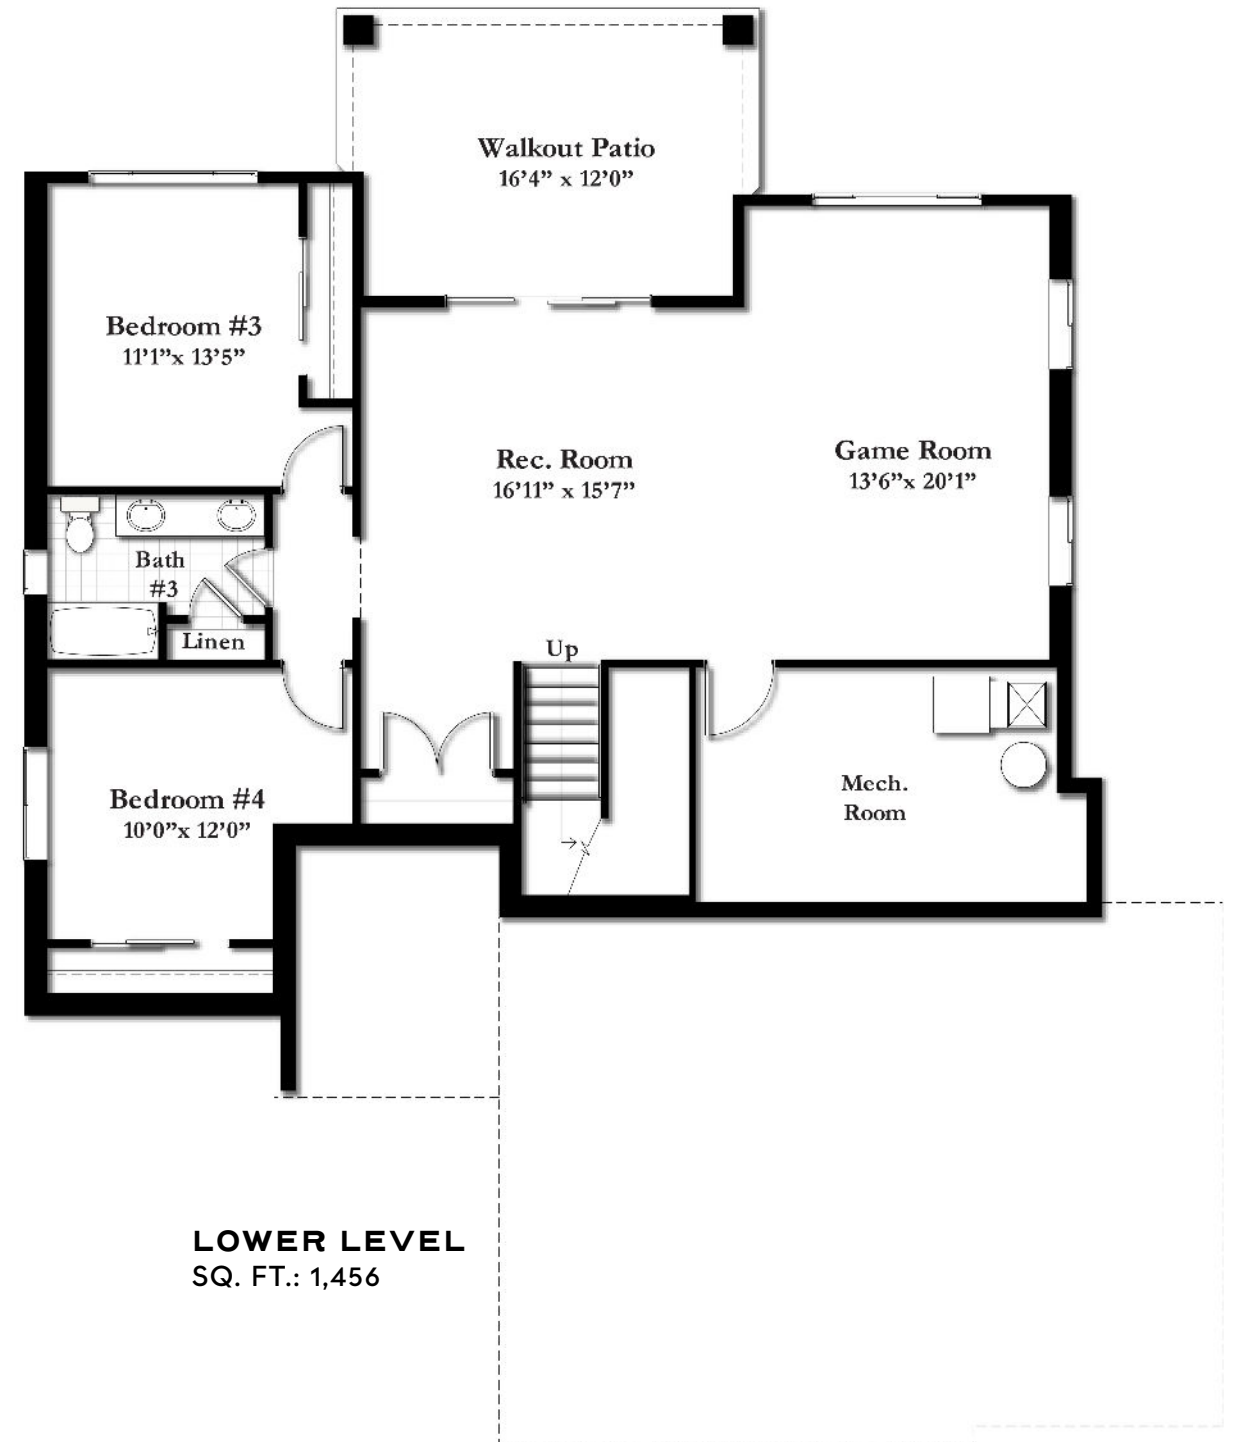

NOTES

The Dawson

RANCH HOME - 2,912 SQ. FT.

4 BED & 3 BATH

3-CAR GARAGE

MAIN LEVEL - 1,456 SQ. FT.

LOWER LEVEL - 1,456 SQ. FT.

**JAYDEN
HOMES**

New Memories Coming Soon

Copyrighted by Jayden Homes. 04/27/23

JaydenHomesColorado.com

JaydenHomesColorado.com

KEY FEATURES

- 2,912 Total Square Feet
- 4 Bedrooms
- 3 Bathrooms
- 3-Car Garage
- Covered Front Porch
- Covered Rear Deck
- Main Level Primary Bedroom Suite
- Vaulted Ceiling in Great Room
- Finished Walkout Lower Level