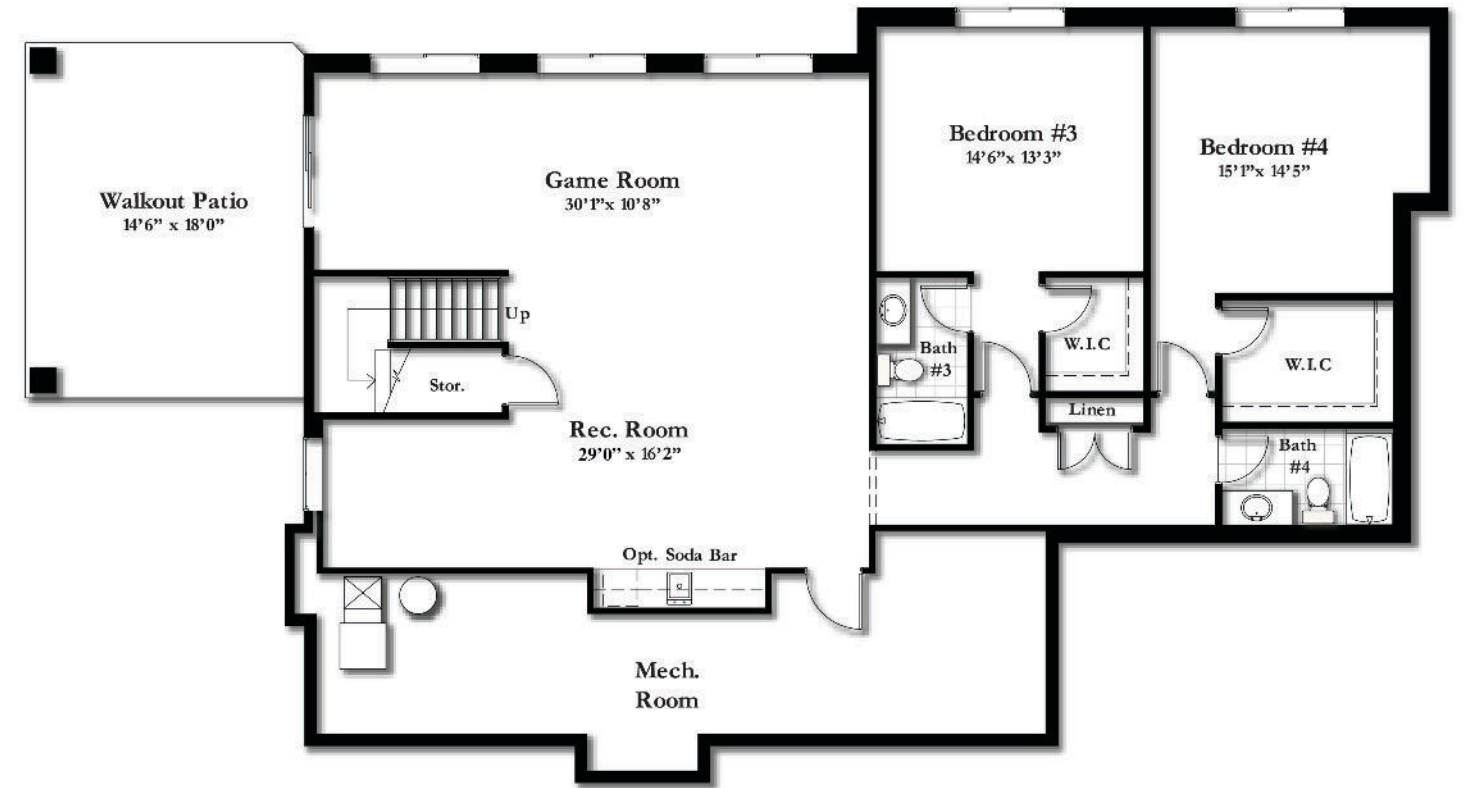

NOTES

The Foxwood

RANCH HOME - 4,314 SQ. FT.

4 BED & 5 BATH

3-CAR GARAGE

MAIN LEVEL - 2,157 SQ. FT.

LOWER LEVEL - 2,157 SQ. FT.

**JAYDEN
HOMES**

New Memories Coming Soon

Copyrighted by Jayden Homes. 05/04/23

JaydenHomesColorado.com

JaydenHomesColorado.com

KEY FEATURES

- 4,314 Total Square Feet
- 4 Bedrooms
- 5 Bathrooms
- 3-Car Garage
- Covered Front Porch
- Covered Rear Deck
- Main Level Primary Bedroom Suite
- Vaulted Ceiling in Great Room
- Finished Walkout Lower Level

MAIN LEVEL
SQ. FT.: 2,157

LOWER LEVEL
SQ. FT.: 2,157